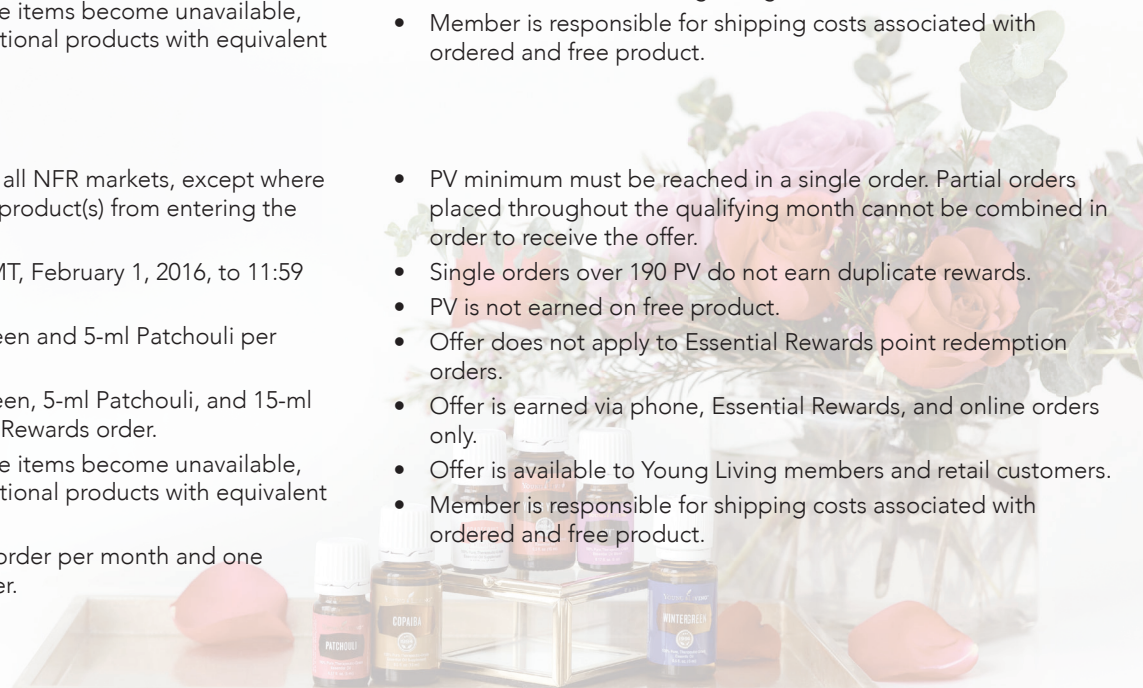

190 PV REWARD OFFER DETAILS

- Offer is valid only in the U.S. and all NFR markets, except where restrictions prevent promotional product(s) from entering the country.
- Offer is valid from 12 midnight, MT, February 1, 2016, to 11:59 p.m., MT, February 29, 2016.
- Limit of one free 15-ml Wintergreen and 5-ml Patchouli per qualifying standard order.
- Limit of one free 15-ml Wintergreen, 5-ml Patchouli, and 15-ml Copaiba per qualifying Essential Rewards order.
- In the event that supplies of these items become unavailable, Young Living may replace promotional products with equivalent products of a similar value.
- Limit of one qualifying standard order per month and one qualifying Essential Rewards order.

- PV minimum must be reached in a single order. Partial orders placed throughout the qualifying month cannot be combined in order to receive the offer.
- Single orders over 190 PV do not earn duplicate rewards.
- PV is not earned on free product.
- Offer does not apply to Essential Rewards point redemption orders.
- Offer is earned via phone, Essential Rewards, and online orders only.
- Offer is available to Young Living members and retail customers.
- Member is responsible for shipping costs associated with ordered and free product.

Printable materials for sharing are available in the Business-Building Resources section of the Member Resources page in Virtual Office. Log in to place your order today!